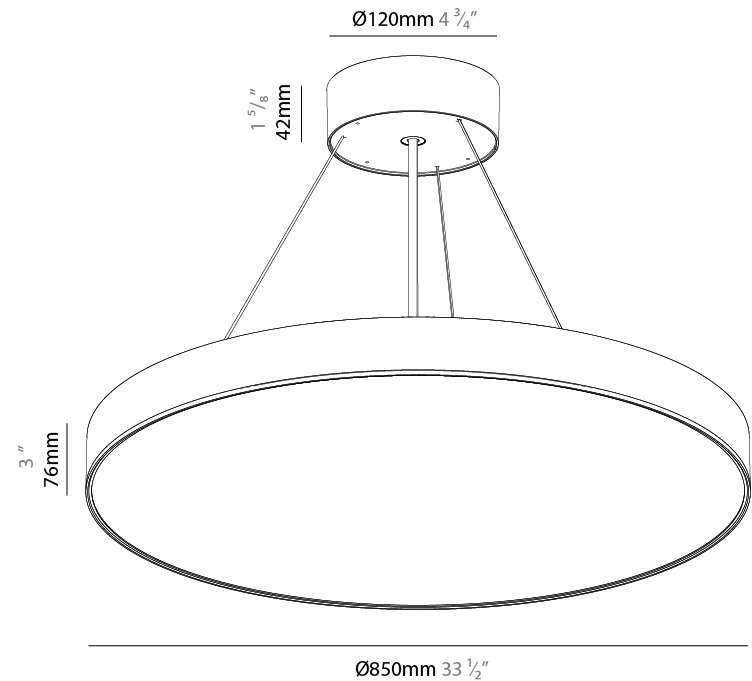

GENERAL

Series: Sign EVO
Partner: Prolicht
Division: Architectural
Installation: Suspension
Product Type: Pendant
Mounting Location: Ceiling
Light Distribution: Direct

PHYSICAL

Shape: Round
Diameter (mm): 850
Diameter (in): 33 7/16
Height (mm): 82
Height (in): 3 1/4
Weight (kg): 8.8
Diffuser: PMMA - Opal / Microprism / Clear Microprism
Fixture Finish: SSR / BKV / CWI / CRY / HAB / UFT / ITA / RUA / FTG / MYG / LOD / PUS / FRO / FUP / KIA / POP / BLS / SPG / MEY / GOH / CHC / COM / ABZ / JAG / OBR / MOS / ROR
Fixture Material: PMMA / Extruded Aluminum / Steel
Cable Details: 2000mm or 6000mm Transparent Cable

ELECTRICAL

Lamp Type: LED (Zhaga Standard)
Input Wattage (W): 96
Total Output Wattage (W): 82.4
Dimming: Tri-Mode (Non-Dimming and Phase Dimming (120Vac only) and 0-10V Dimming)
Driver Included: Yes
Driver Location: Integrated
Driver Type: Constant Current - Universal
Driver Class: Class 2
Input Voltage (V): 120
Constant Current (mA): 700mA
Upon Request: MATTER Dimming / DALI Dimming (Remote)

LED

Color Temperature (°K): 2700 / 3000 / 3500 / 4000
Max. Delivered Lumen (lm): Max 14543
Nominal Lumen (lm): Max 16157
CRI: >90 CRI
Lamp Life (hrs): 50000

OPTICAL

RATINGS AND CERTIFICATIONS

Certified By: Certified for North American Standards
IP rating: IP40