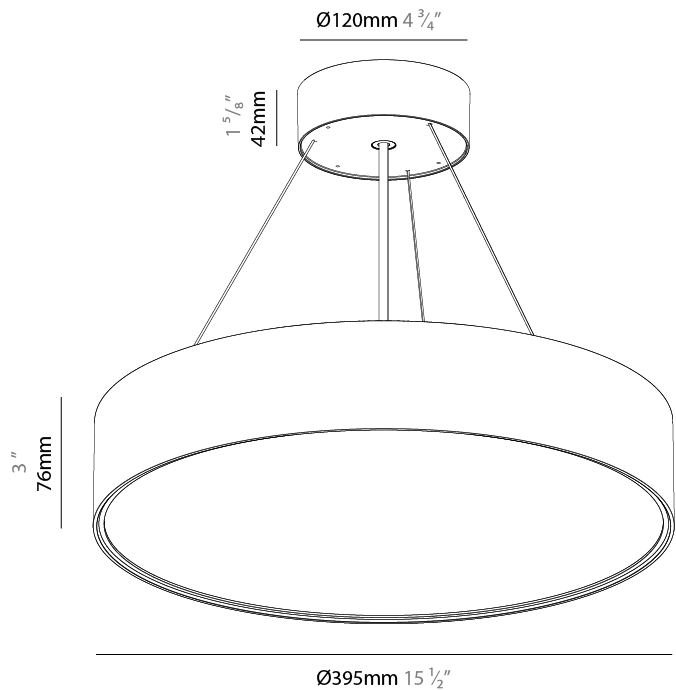

GENERAL

Series: Sign EVO
Partner: Prolicht
Division: Architectural
Installation: Suspension
Product Type: Pendant
Mounting Location: Ceiling
Light Distribution: Direct / Indirect

PHYSICAL

Shape: Round
Diameter (mm): 395
Diameter (in): 15 1/2
Height (mm): 82
Height (in): 3 1/4
Weight (kg): 4.2
Diffuser: PMMA - Opal / Microprism / Clear Microprism
Fixture Finish: SSR / BKV / CWI / CRY / HAB / UFT / ITA / RUA / FTG / MYG / LOD / PUS / FRO / FUP / KIA / POP / BLS / SPG / MEY / GOH / CHC / COM / ABZ / JAG / OBR / MOS / ROR
Fixture Material: PMMA / Extruded Aluminum / Steel
Cable Details: 2000mm or 6000mm Transparent Cable

ELECTRICAL

Lamp Type: LED (Zhaga Standard)
Input Wattage (W): 33.8
Total Output Wattage (W): 30.9
Dimming: Tri-Mode (Non-Dimming and Phase Dimming (120Vac only) and 0-10V Dimming)
Driver Included: Yes
Driver Location: Integrated
Driver Type: Constant Current - Universal
Driver Class: Class 2
Input Voltage (V): 120
Upon Request: MATTER Dimming / DALI Dimming (Remote)

LED

Color Temperature (°K): 2700 / 3000 / 3500 / 4000
Max. Delivered Lumen (lm): Max 5170 (4071 Dir / 1100Ind)
Nominal Lumen (lm): Max 5971
CRI: >90 CRI
Lamp Life (hrs): 50000

OPTICAL

RATINGS AND CERTIFICATIONS

Certified By: Certified for North American Standards
IP rating: IP40