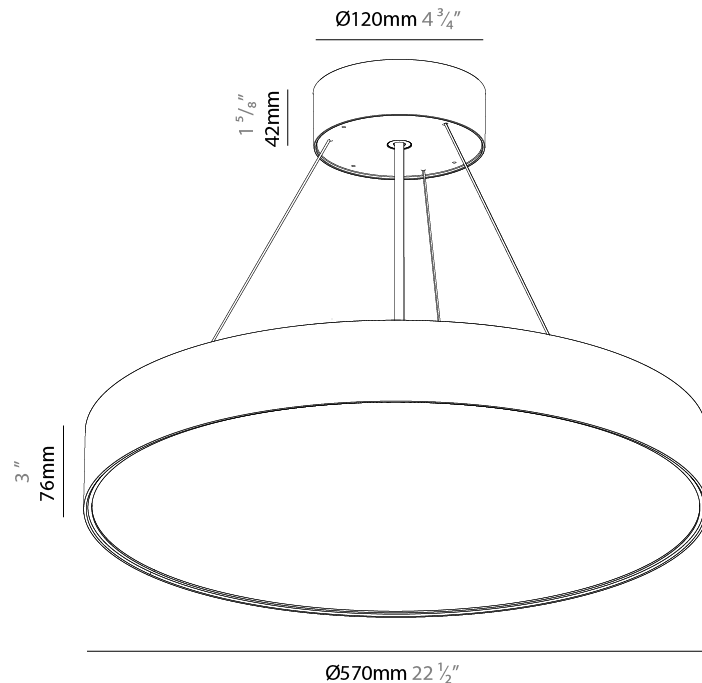

GENERAL

Series: Sign EVO
Partner: Prolicht
Division: Architectural
Installation: Suspension
Product Type: Pendant
Mounting Location: Ceiling
Light Distribution: Direct

PHYSICAL

Shape: Round
Diameter (mm): 570
Diameter (in): 22 7/16
Height (mm): 82
Height (in): 3 1/4
Weight (kg): 6.5
Diffuser: PMMA - Opal / Microprism / Clear Microprism
Fixture Finish: SSR / BKV / CWI / CRY / HAB / UFT / ITA / RUA / FTG / MYG / LOD / PUS / FRO / FUP / KIA / POP / BLS / SPG / MEY / GOH / CHC / COM / ABZ / JAG / OBR / MOS / ROR
Fixture Material: PMMA / Extruded Aluminum / Steel
Cable Details: 2000mm or 6000mm Transparent Cable

ELECTRICAL

Lamp Type: LED (Zhaga Standard)
Input Wattage (W): 52.6
Total Output Wattage (W): 45.7
Dimming: Tri-Mode (Non-Dimming and Phase Dimming (120Vac only) and 0-10V Dimming)
Driver Included: Yes
Driver Location: Integrated
Driver Type: Constant Current - Universal
Driver Class: Class 2
Input Voltage (V): 120
Constant Current (mA): 350mA
Upon Request: MATTER Dimming / DALI Dimming (Remote)

LED

Color Temperature (°K): 2700 / 3000 / 3500 / 4000
Max. Delivered Lumen (lm): Max 8256
Nominal Lumen (lm): Mxa 9408
CRI: >90 CRI
Lamp Life (hrs): 50000

OPTICAL

RATINGS AND CERTIFICATIONS

Certified By: Certified for North American Standards
IP rating: IP40